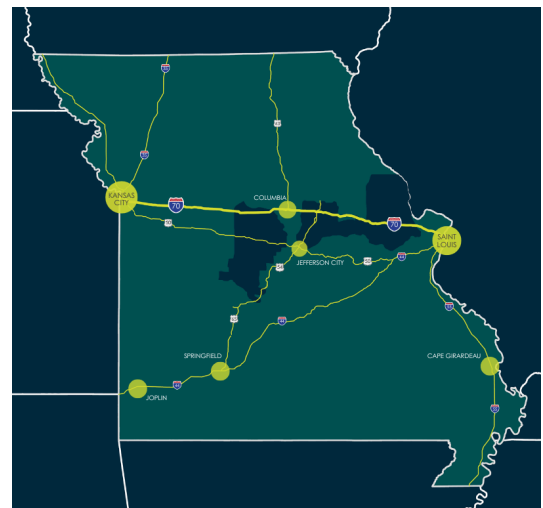

WILLIAMSBURG SITE #1

County Road 184, State Road D, and County Road 1003 (Callaway County)

38.927430, -91.717461

PROPERTY OVERVIEW

Williamsburg Site #1 is a prime location for your business operations, perfectly situated for very large commercial or industrial development. The site is just off I-70, with road frontage on the south and east sides of the property that can accommodate heavy traffic and trucking. This site boasts electrical capacity that can handle any project, with 161 kV and 345 kV transmission onsite and adjacent to a large substation.

SITE INFORMATION

- **Total Acres:** 501.58 acres
- **Zoning:** No Zoning Restrictions
- **Topography:** Flat

STRATEGIC LOCATION

- Less than 1 mile from I-70, providing connectivity to Kansas City and St. Louis
- Central location ideal for U.S. logistics and distribution
- Close proximity to substation, offering enhanced power reliability, lower transmission losses, and reduced infrastructure costs

TRANSPORTATION & INFRASTRUCTURE

INTERSTATE/HIGHWAY:

Highway: Old U.S. Highway 40 (0.1 Miles)

Interstate: I-70 (Adjacent)

AIR:

Airport: Fulton Municipal Airport (26.0 Miles)

Commercial Airport: Columbia Regional (41.0 Miles)

International Airport: St. Louis Lambert (77.0 Miles)

PORT:

Port of Metropolitan St. Louis (89.9 Miles)

MISSOURI POWER BELT CONTACT

Clay Carroll

Callaway Electric Cooperative

573-826-2332

ccarroll@callawayelectric.com