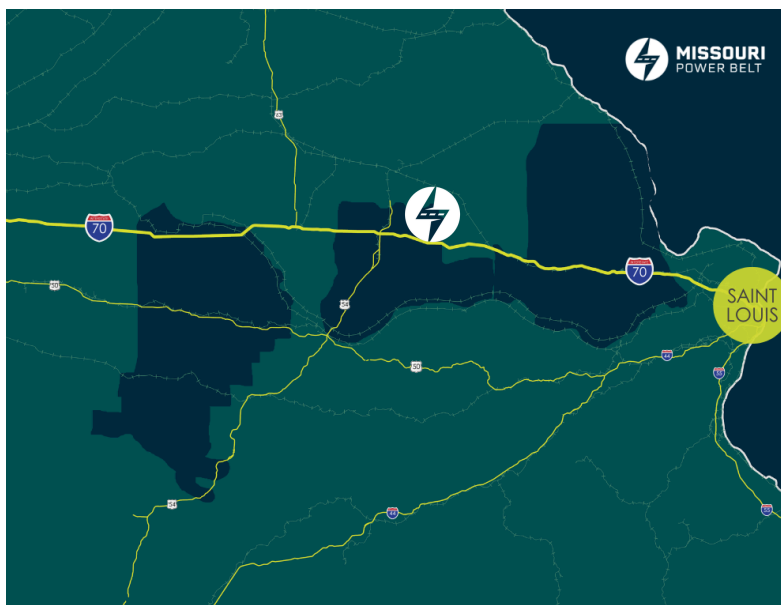

WILLIAMSBURG SITE #1

County Road 184, State Road D, and County Road 1003 (Callaway County)

38.927430, -91.717461

PROPERTY OVERVIEW

Williamsburg Site #1 is a prime location for your business operations, perfectly situated for very large commercial or industrial development. The site is just off I-70, with road frontage on the south and east sides of the property that can accommodate heavy traffic and trucking. This site boasts electrical capacity that can handle any project, with 161 kV and 345 kV transmission onsite and adjacent to a large substation.

SITE INFORMATION

- **Total Acres:** 501.58 acres
- **Zoning:** No Zoning Restrictions
- **Topography:** Flat

STRATEGIC LOCATION

- Less than 1 mile from I-70, providing connectivity to Kansas City and St. Louis
- Central location ideal for U.S. logistics and distribution
- Close proximity to substation, offering enhanced power reliability, lower transmission losses, and reduced infrastructure costs

TRANSPORTATION & INFRASTRUCTURE

INTERSTATE/HIGHWAY:

Highway: Old U.S. Highway 40 (0.1 Miles)

Interstate: I-70 (Adjacent)

AIR:

Airport: Fulton Municipal Airport (26.0 Miles)

Commercial Airport: Columbia Regional (41.0 Miles)

International Airport: St. Louis Lambert (77.0 Miles)

PORT:

Port of Metropolitan St. Louis (89.9 Miles)

MISSOURI POWER BELT CONTACT

Clay Carroll

Callaway Electric Cooperative

573-826-2332

ccarroll@callawayelectric.com